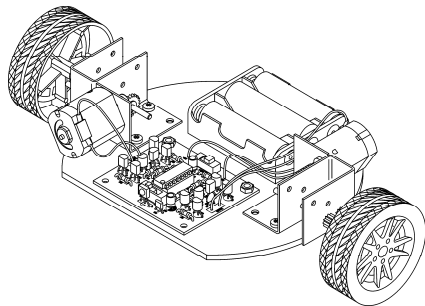

JAN/FEB SPECIAL !

JOUSTER—an Infra-red controlled vehicle

Maximum 4 per customer

(4 bands allow all to be used at once):

First 10 customers ½ price = \$6.30

Next 10 customers 2/3 price = \$8.40

The JOUSTER is a small agile vehicle that is controlled and steered by Infra-red remote control. There is a Receiver PCB assembly mounted on the vehicle and a Transmitter in a hand held control box. The INFRARED CONTROL UNIT (IRCU) can transmit on four (4) bands, which allows 4 JOUSTERS to be operated at the same time, by selecting one of the 4 bands.