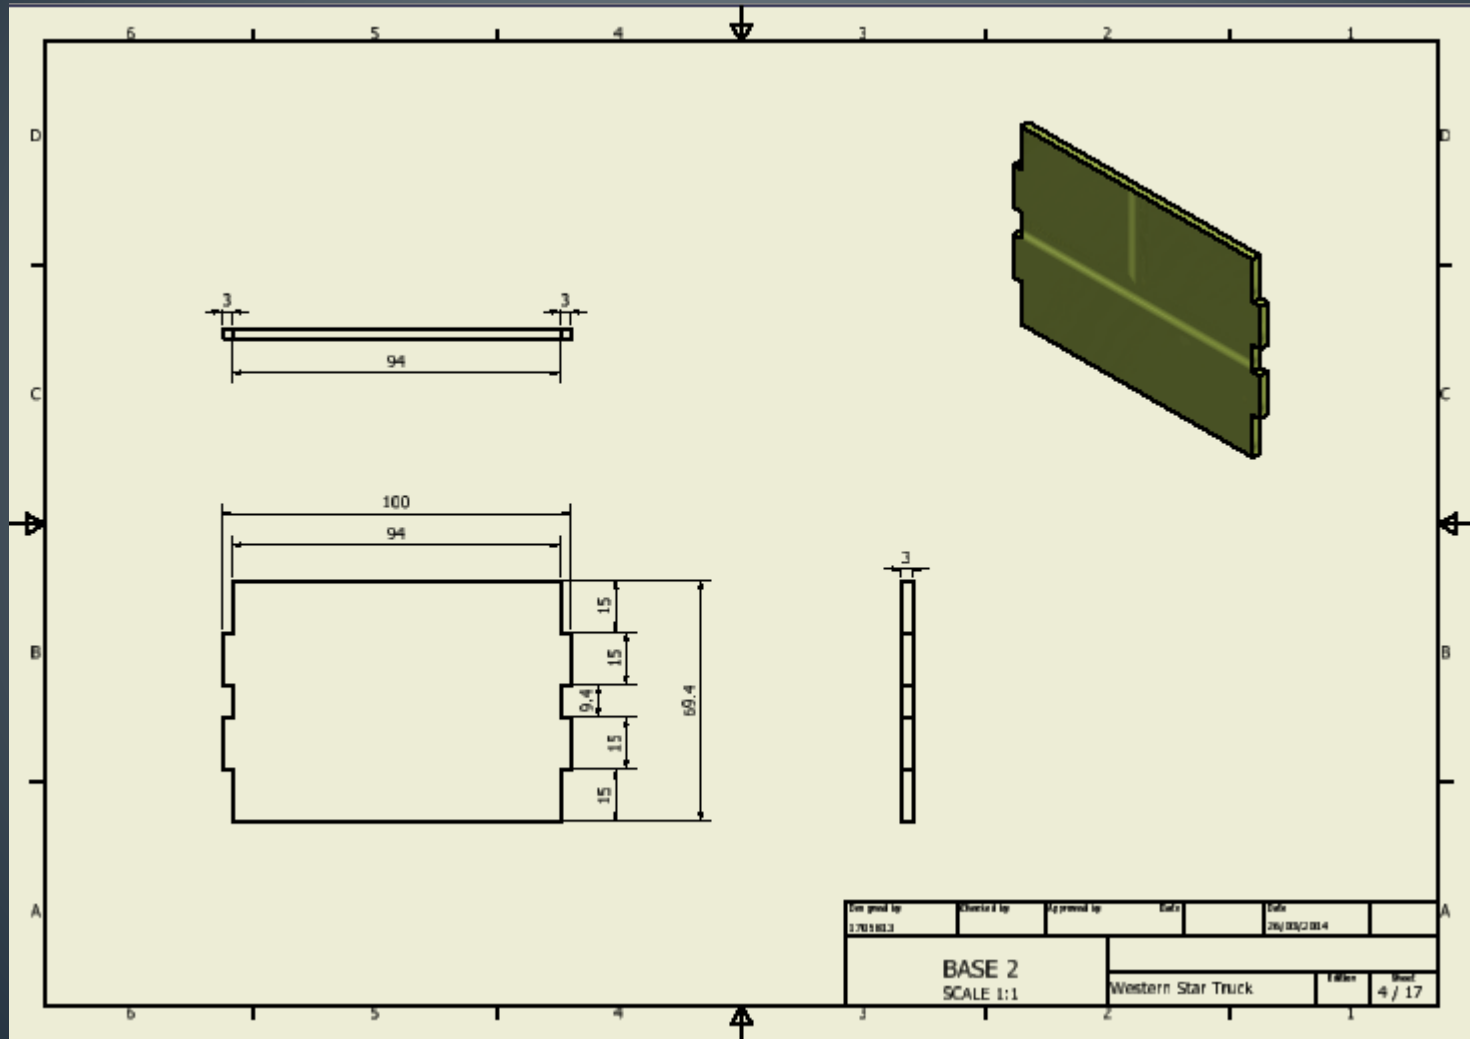

Mack R600

Mack R600

Mack R600 Look Like

Assembly View

Base

Side 1 & 2

Base 2

Back

Back 2

Bonnet

Front

Windsheild

Roof

Bending Roof Thing 1 & 2

Bullbar

Smoke Stacks

Air Intakes

Fuel Tanks

Wheel Holders 1-6

Turn Table

Final Truck and Trailer

Drive and Hitch Mechanism