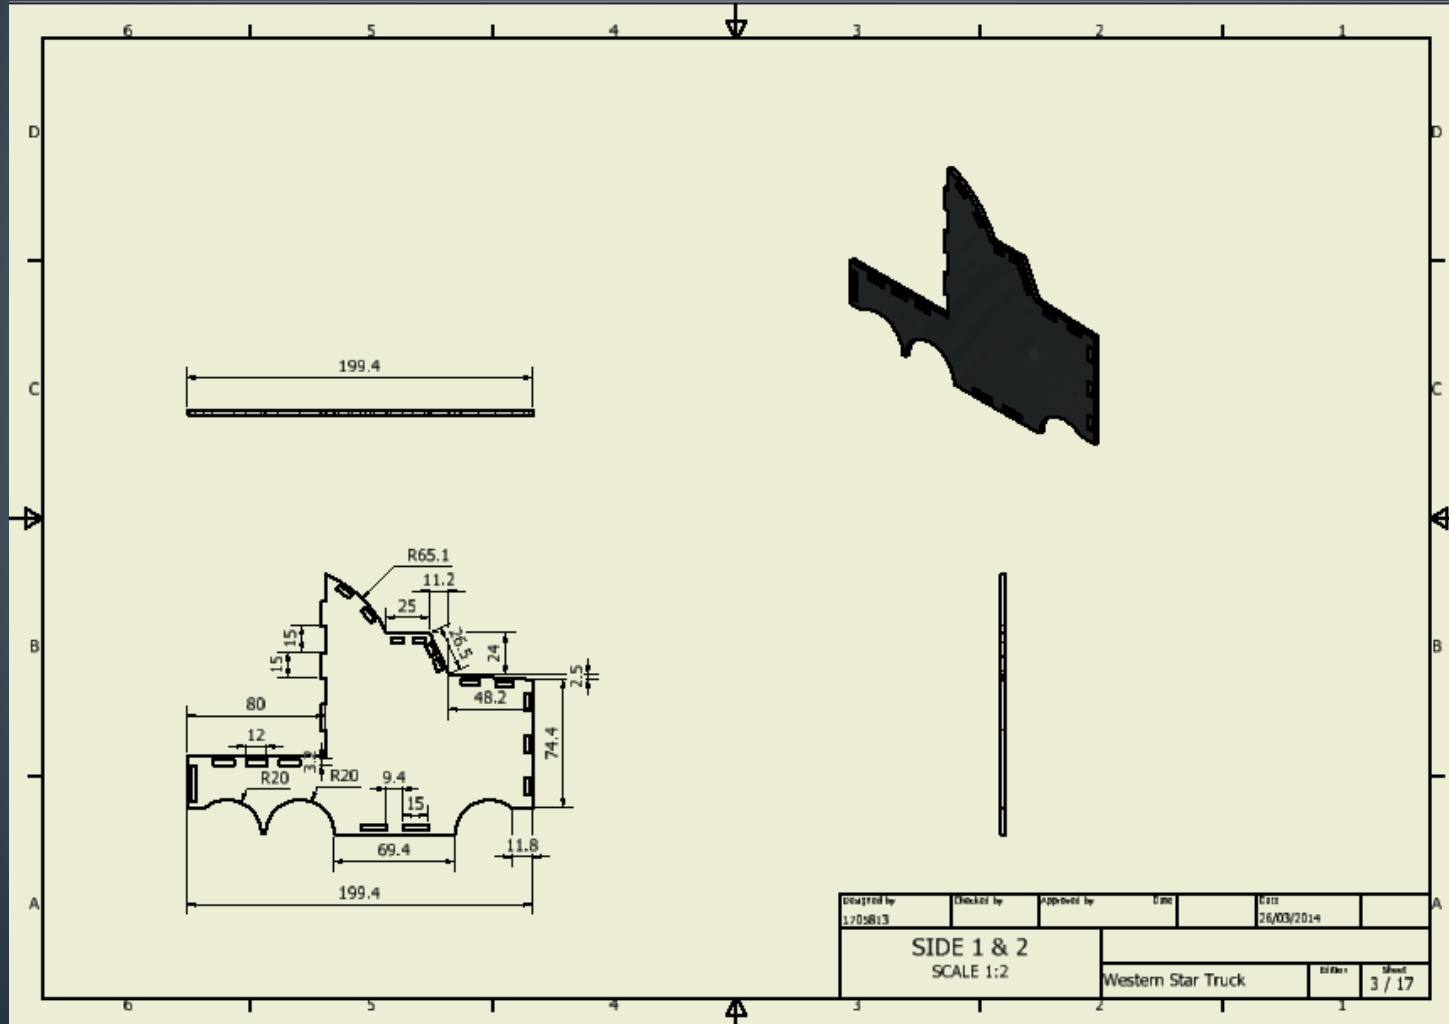

Mack R600

Mack R600

Mack R600 Look Like

Assembly View

Base

Side 1 & 2

Base 2

Back

Back 2

Bonnet

Front

Windsheild

Roof

Bending Roof Thing 1 & 2

Bullbar

Smoke Stacks

Air Intakes

Fuel Tanks

Wheel Holders 1-6

Turn Table

Final Truck and Trailer

Drive and Hitch Mechanism