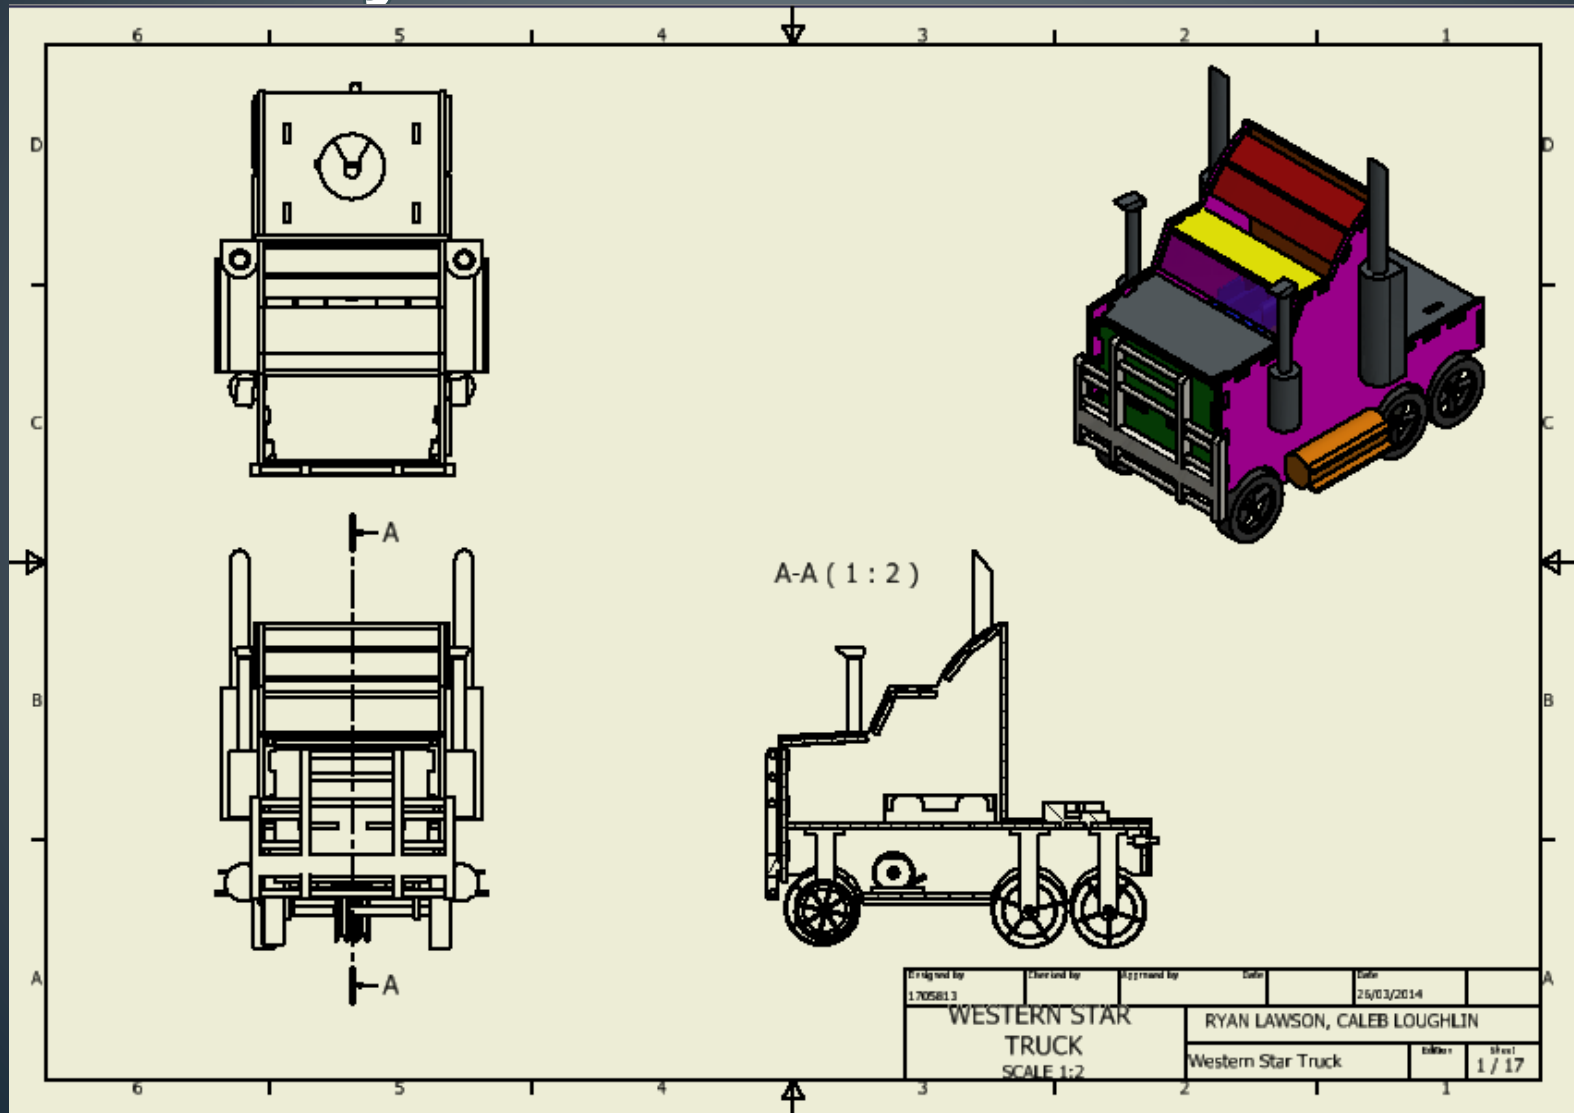

Mack R600

Mack R600

Mack R600 Look Like

Assembly View

Base

Side 1 & 2

Base 2

Back

Back 2

Bonnet

Front

Windsheild

Roof

Bending Roof Thing 1 & 2

Bullbar

Smoke Stacks

Air Intakes

Fuel Tanks

Wheel Holders 1-6

Turn Table

Final Truck and Trailer

Drive and Hitch Mechanism