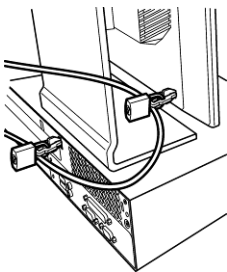

- ✓ Monitor locks – for each Laptop, Monitor and CPU
- ✓ Wire cable (plastic coated) – to join them together
- ✓ Swages – make as many cables as you need
- ✓ Padlocks - to lock them with (keyed alike)
- ✓ Wall anchors – to attach them to
- ✓ A crimping tool - to crimp the swages

Monitor lock, cable & padlock

The wire cable:

- is available in 2mm or 3mm diameter multi-strand stainless steel – plastic coated for protection.
- is flexible, for ease of use AND strong for security.
- can be made into as many cables as you need - crimp swages onto the cable to form a loop at each end.
- the crimping tool makes the assembly an easy task