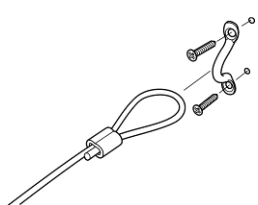

Monitor lock, cable & padlock

The wire cable:

- is available in 2mm or 3mm diameter multi-strand stainless steel – plastic coated for protection.
- is flexible, for ease of use AND strong for security.
- can be made into as many cables as you need - crimp swages onto the cable to form a loop at each end.
- the crimping tool makes the assembly an easy task

USING OUR MONITOR LOCK SYSTEM

 <p>Insert part 'A'</p>	 <p>.... into your laptop etc..</p>	 <p>Slide part 'B' inside part 'A'</p>
 <p>Locate the padlock, and ...</p>	 <p>... pass the cable through the lock</p>	 <p>... and connect as many units as you need to.</p>

It's that easy to secure your computing equipment!

THE MONITOR LOCKING RANGE

	Item	Quantity per pack	Price per pack	Code
MONITOR LOCKS (each consists of parts A & B)				
	Monitor lock set	5	\$7.45	ML-5
	Monitor lock set	25	\$32.25	ML-25
	Monitor lock set	100	\$125.00	ML-100
WIRE CABLE (plastic coated, 7x7 strand stainless steel rope)				
	Wire Cable 10m - 2mm dia	One	\$4.50	CA2-10
	Wire Cable 15m - 2mm dia	One	\$6.75	CA2-15
Swage(suits 2mm wire rope, 13mm long)				
	Swages (2mm)	10	\$2.50	SWAGE
PADLOCKS (Keyed alike)				
	Small Padlock, 20mm body, 2.0mm shackle, 3 keys per padlock)			
	Padlocks -Pack of 5	5	\$7.50	PL-5
	Padlock, 25mm body, 4.0mm shackle, 3 keys per padlock)			
	Padlocks - Pack of 5	5	\$9.50	PLL-5
	Padlocks - Pack of 25	25	\$37.50	PLL-25
ANCHOR (4mm steel, holes 55mm, 20mm high – screw 3x25mm)				
	Anchor & screws - 5 anchors & 10 screws	5 sets	\$2.50	AS-5
CRIMPING TOOL (600mm)				
	Crimping tool	One	\$25.00	CRIMP

ADDITIONAL DISCOUNTS available for larger quantities – please ask.

Anchor & screws

A Crimping tool provides a quick and neat crimp.
Or (if you're only making a few, a hammer and cold chisel will do the job)